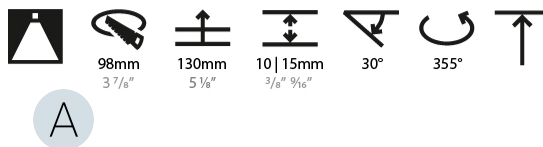

PHYSICAL

Shape: Round
Diameter (mm): 107
Diameter (in): 4 3/16
Height (mm): 112
Height (in): 4 7/16
Ceiling Thickness (mm): 10 / 12.5 / 15
Ceiling Thickness (in): 3/8 or 1/2 or 9/16
Min. Recessing Depth (mm): 130
Min. Recessing Depth (in): 5 1/8
Light Distribution: Adjustable / Downlight
Weight (kg): 0.46
Weight (lbs): 1.01
Fixture Finish: SSR / BKV / CWI / CRY / HAB / UFT / ITA / RUA / FTG / MYG / LOD / PUS / FRO / FUP / KIA / POP / BLS / SPG / MEY / GOH / GUM / CHC / COM / ABZ / JAG / OBR / MOS / ROR
Fixture Material: Aluminum Die Cast
Cut-out Measurements: 98mm / 3 7/8"

ELECTRICAL

Lamp Type: LED (Zhaga Standard)
Input Wattage (W): 16.5
Total Output Wattage (W): 14
Dimming: Tri-Mode (Non-Dimming and Phase Dimming (120Vac only) and 0-10V Dimming)
Driver Included: No
Driver Location: Recessed Housing
Driver Type: Constant Current - Universal
Driver Class: Class 2
Housing: See components
Input Voltage (V): 120 - 277
Constant Current (MA): 500

LED

Number of LEDs: 1
Color Temperature (°K): 2700 / 3000 / 3500 / 4000
Max. Delivered Lumen (lm): 930 / 960 / 1009 / 1030
Nominal Lumen (lm): 1386 / 1438 / 1511 / 1542
CRI: >90 CRI
Lamp Life (hrs): 50000

OPTICAL

Reflector: 20 / 40 / 60
Adjustability: Rotational 355°, Tilt 30°

RATINGS AND CERTIFICATIONS

Certified By: Certified for North American Standards
IP rating: IP20